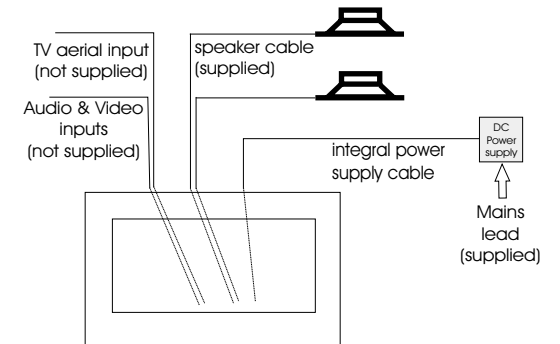

Cabling Schematic

Aquavision Front Bezel

DRAWN	Alastair Benn
DATE	14-8-04
SCALE (A3)	NOT TO SCALE

All dimensions in MM

THIS DRAWING IS THE PROPERTY OF VISUAL DESIGN SERVICES AND MUST NOT BE LOANED OR COPIED WITHOUT WRITTEN CONSENT. NOT AVAILABLE FOR PUBLIC USE.