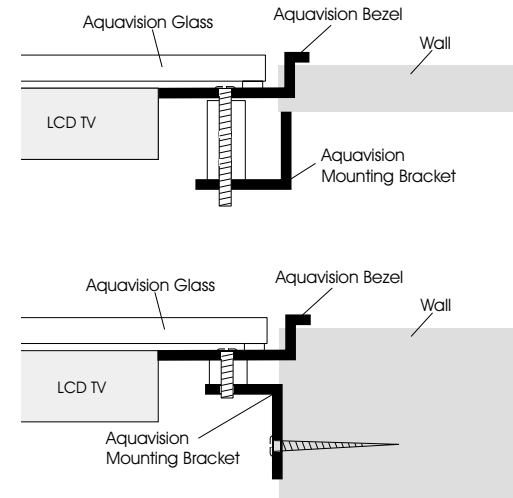

### Bezel sizes

Dimension	A	B	C	D	E
Model	Overall height	Overall Width	Cutout height	Cutout width	Max. depth
AVF 104	318	328	302	312	45
AVF 151	385	470	369	454	60
AVF 171	371	516	355	500	60
AVF 23	450	630	434	614	85

### Installation Schematic

### Aquavision Front Bezel

DRAWN	Alastair Benn
DATE	14-8-04
SCALE (A3)	NOT TO SCALE

All dimensions in MM

THIS DRAWING IS THE PROPERTY OF VISUAL DESIGN SERVICES AND MUST NOT BE LOANED OR COPIED WITHOUT WRITTEN CONSENT. NOT AVAILABLE FOR PUBLIC USE.