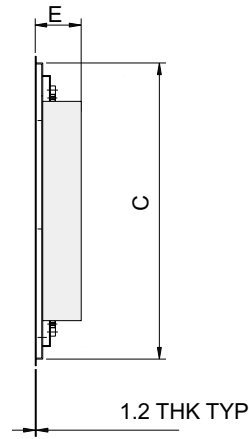

### Bezel sizes

Dimension	A	B	C	D	E
Model	Overall height	Overall Width	Cutout height	Cutout width	Max. depth
AVF 104	318	328	302	312	45
AVF 151	385	470	369	454	60
AVF 171	371	516	355	500	60
AVF 23	450	630	434	614	85

### Aquavision Front Bezel

DRAWN	Alastair Benn
DATE	14-8-04
SCALE (A3)	NOT TO SCALE

All dimensions in MM

THIS DRAWING IS THE PROPERTY OF VISUAL DESIGN SERVICES AND MUST NOT BE LOANED OR COPIED WITHOUT WRITTEN CONSENT. NOT AVAILABLE FOR PUBLIC USE.