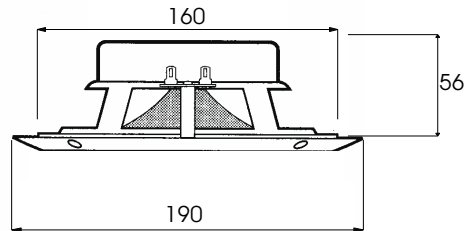

Speaker details