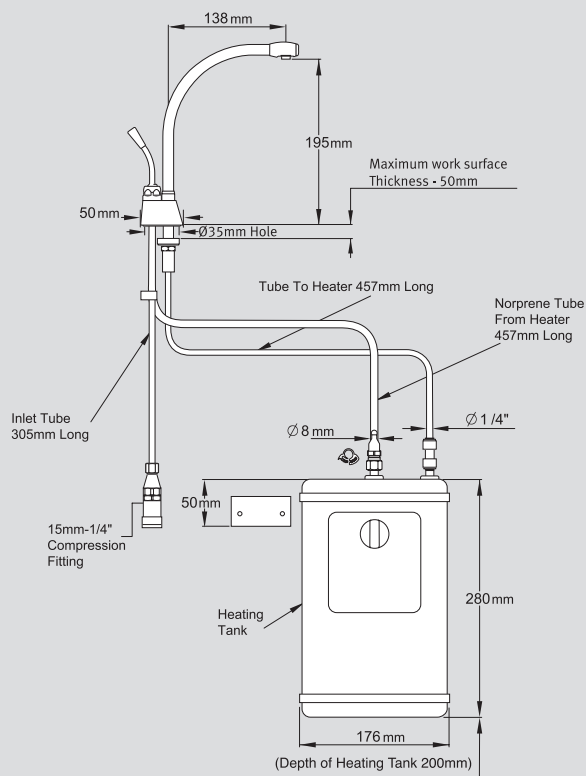

Little Butler 1000 Specifications

- Dedicated tap
- Delivers near boiling hot water
- Point of use availability
- Handy lever action
- Elegant Design

Material:	Plated Brass	
Type:	Ceramic Disc	
Spout:	Single Flow locked spout	
Tails:	Rigid Tails	
Tap Height:	195	
Spout Reach:	138	
Handle Width:	57	
Colours:	Chrome	
Maximum hot-water Temperature:	92°C	
Recommended hot water Temperature:	88°C	
Guarantee:-	Valve:	5 year
	Surfaces:	1 year
	Kettle:	1 year